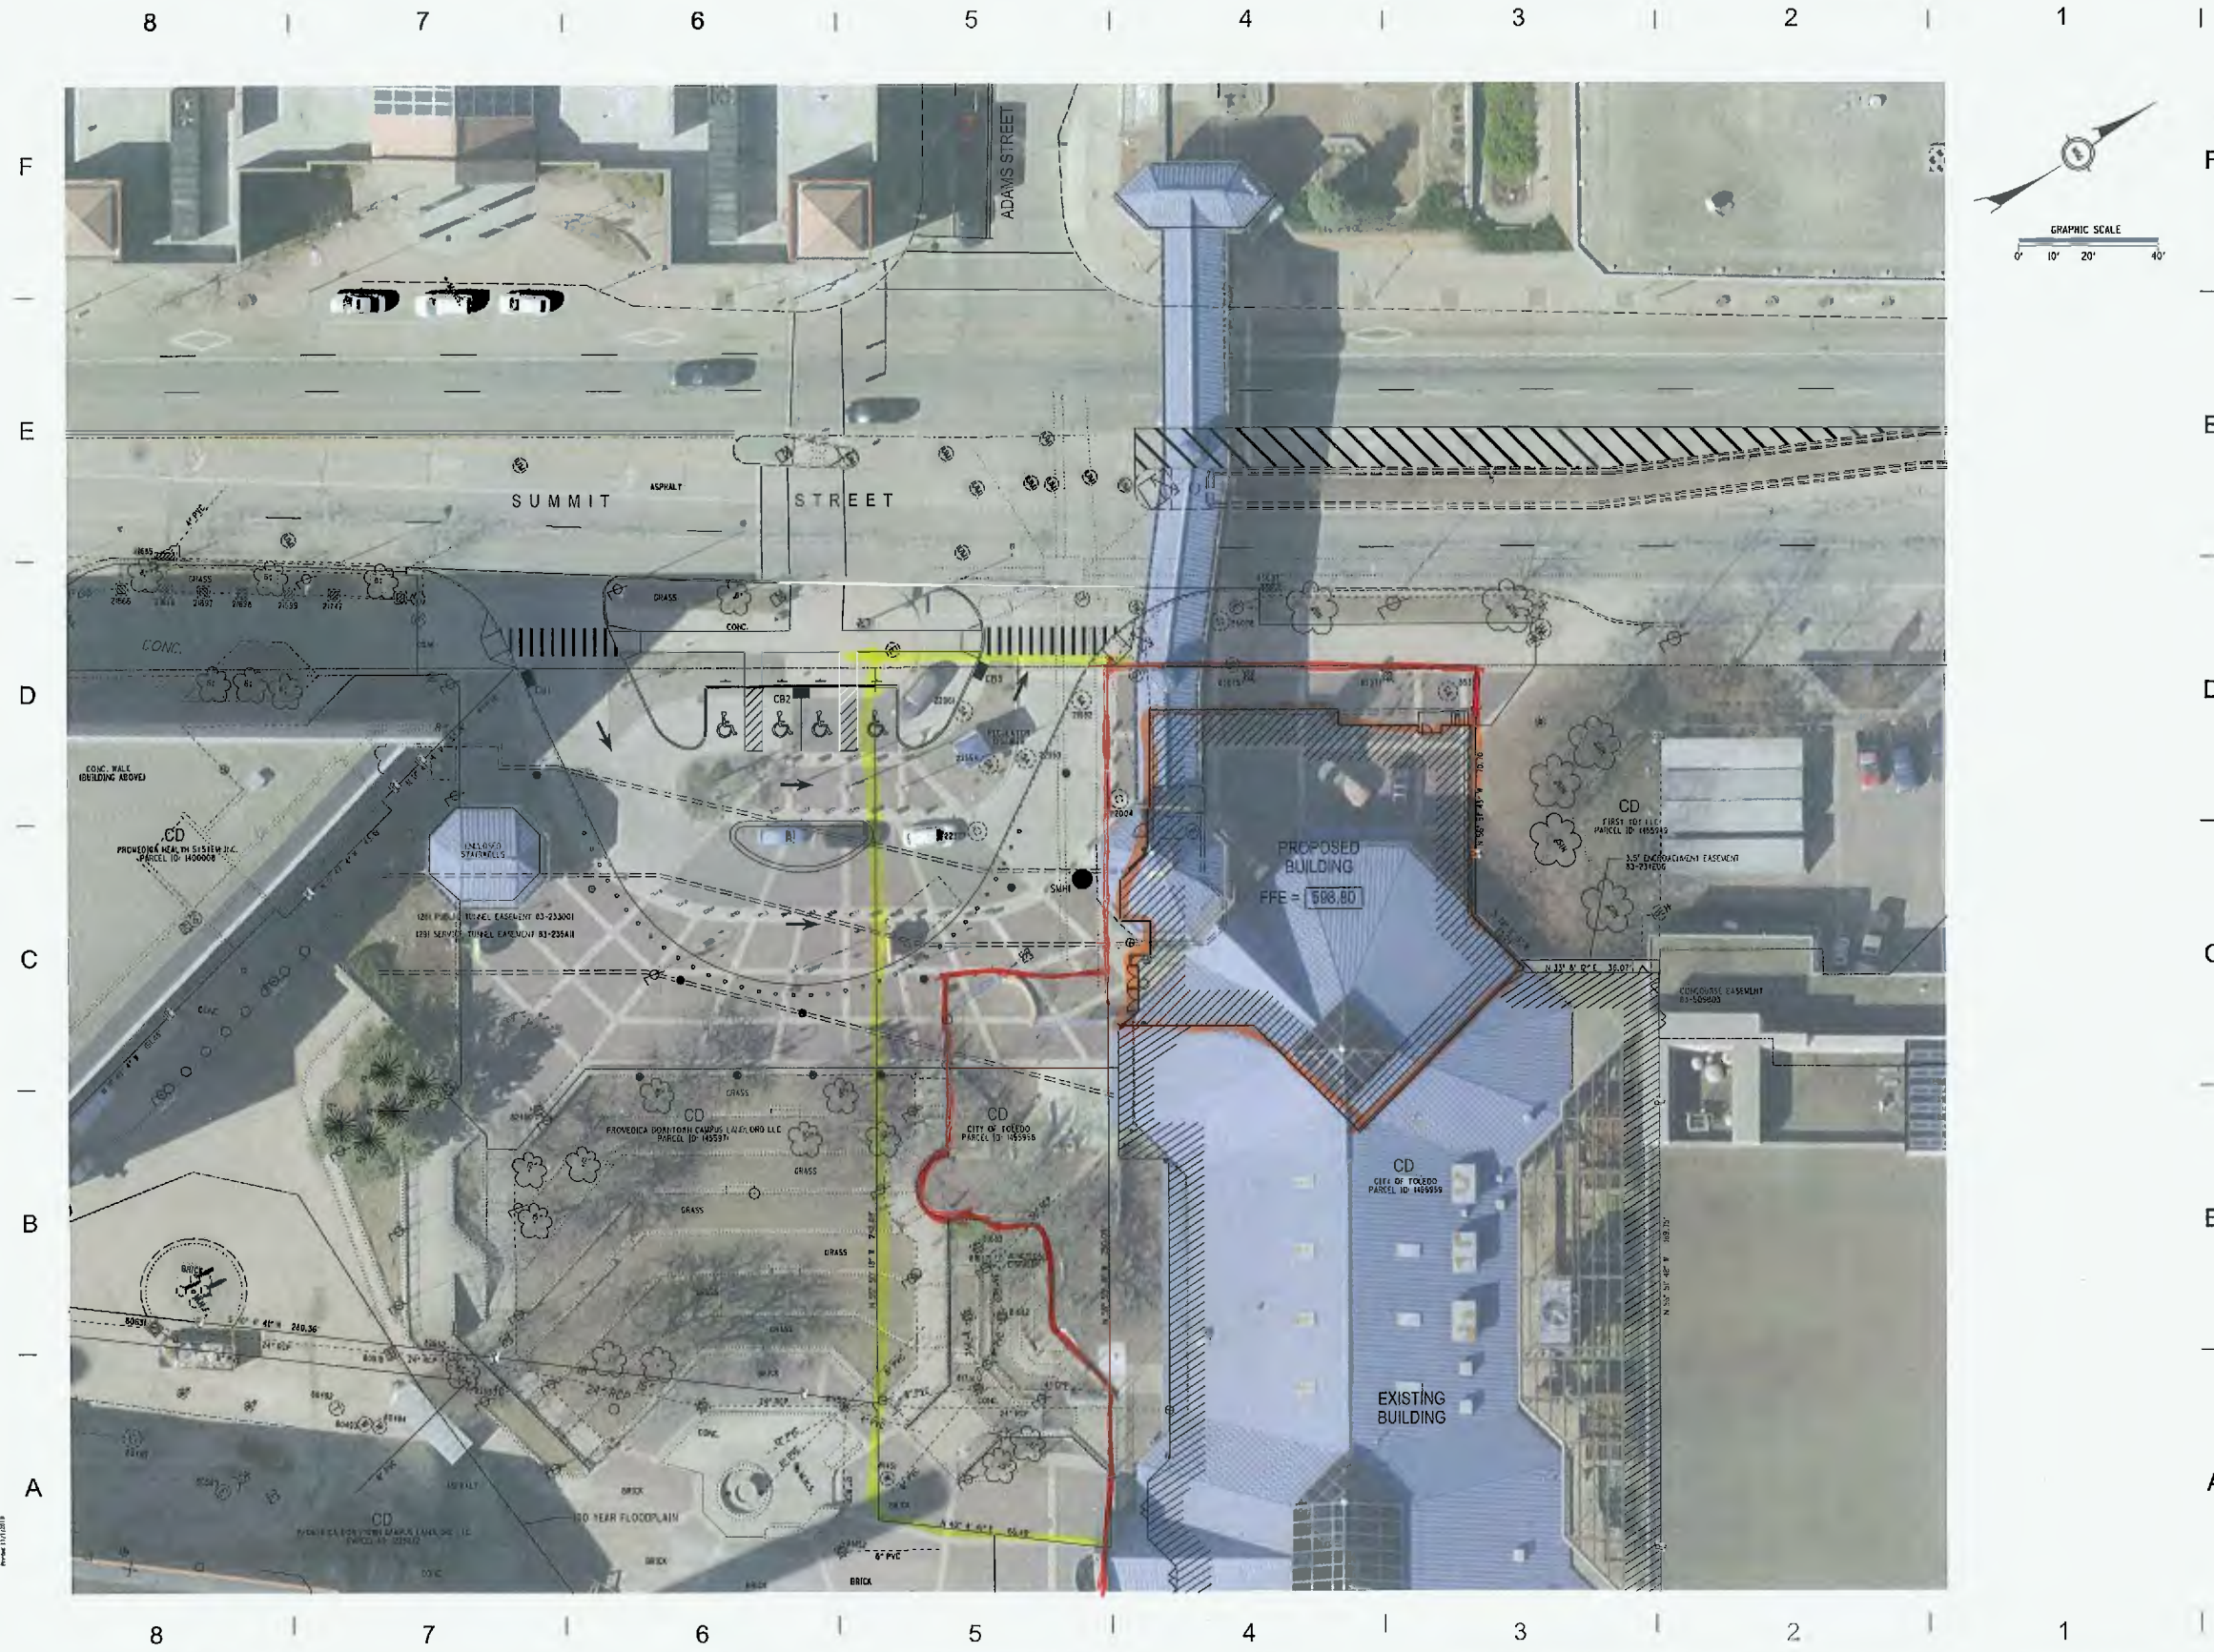

EXHIBIT B-1

(non exclusive area for license indicated by yellow outline)

PROJECT TITLE
**IMAGINATION STATION-
THEATRE AND
RENOVATIONS**
1 DISCOVERY WAY
TOLEDO, OH 43604

01.24.2019 PLANNING COMMISSION SUBMITTAL
1.10.2018 SCHEMATIC DESIGN

CHECKED JEC
APPROVED JSM
TCI JOB NO. 106695

SHEET TITLE
AERIAL PLAN

SHEET NO.
C3.0