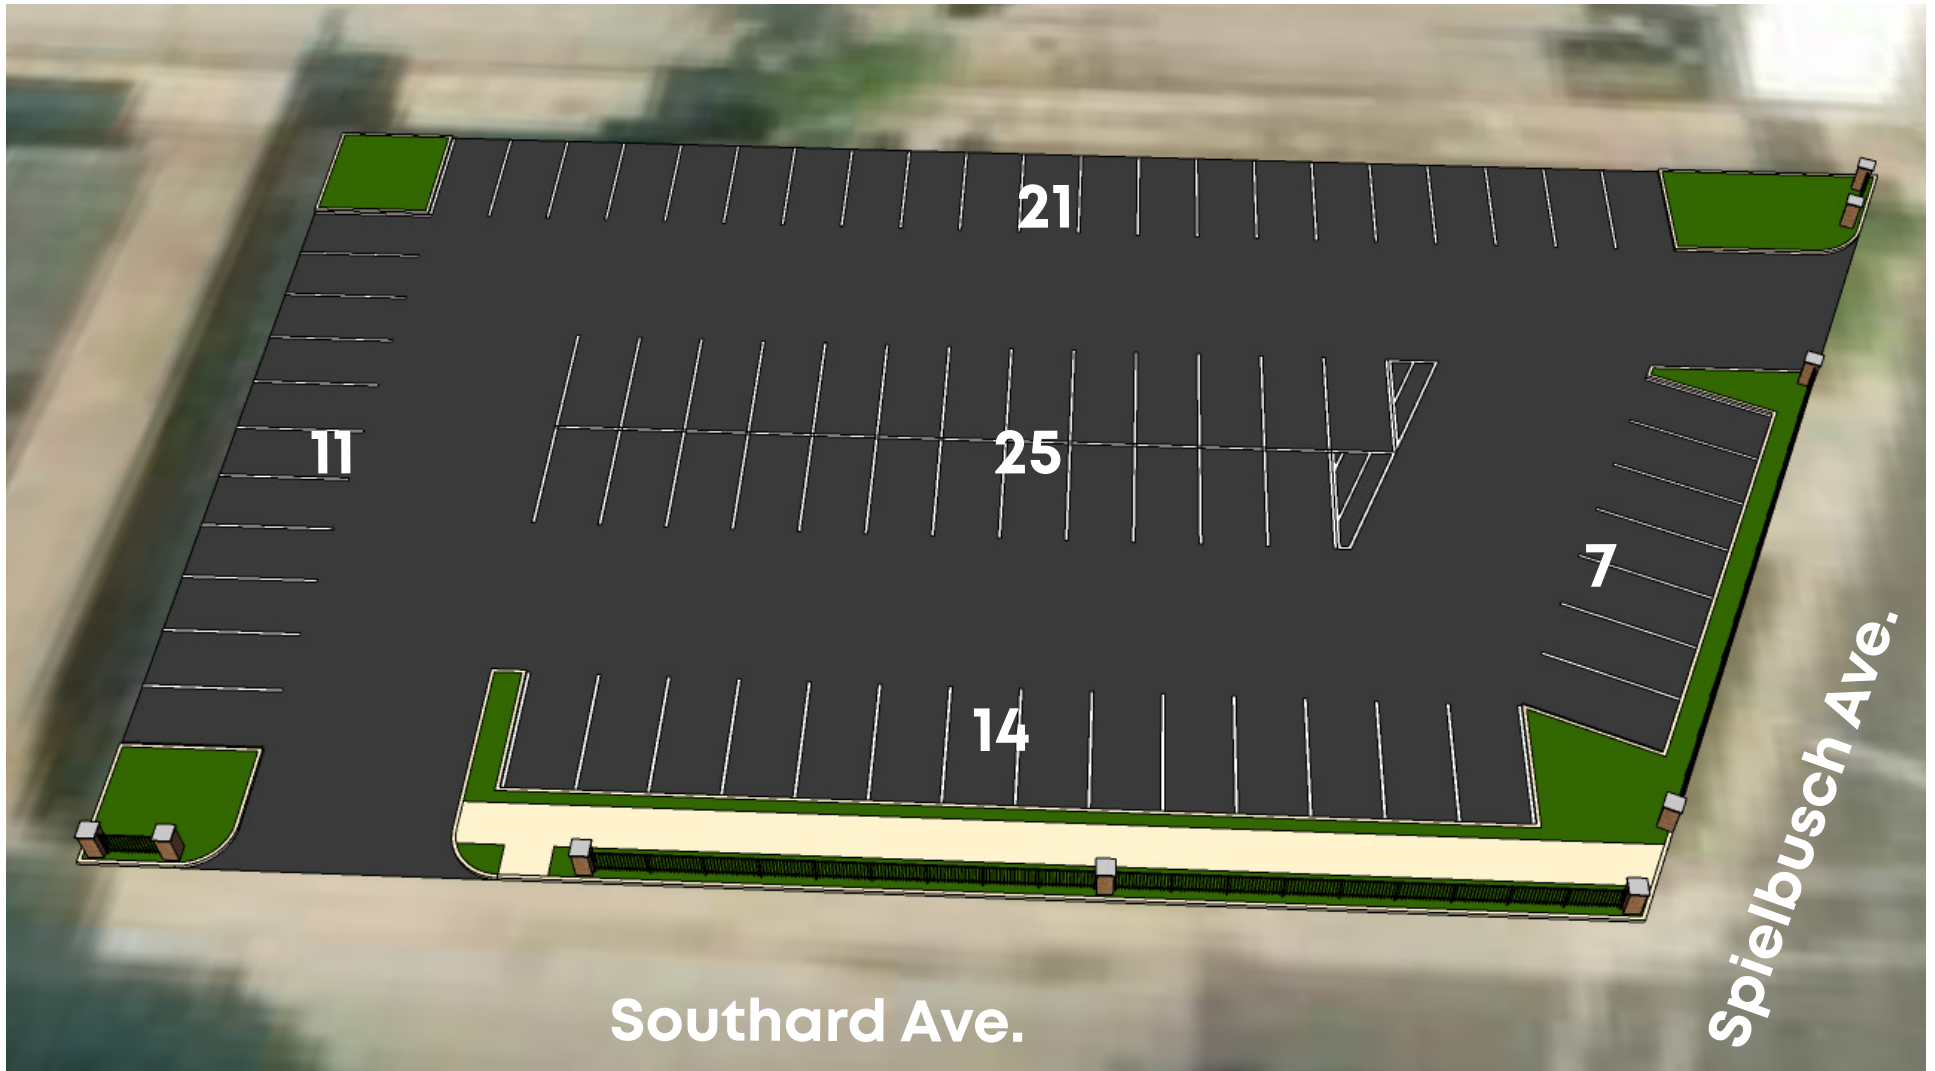

1913 Spielbusch Ave Parking Lot Preliminary Layout

Prepared by the Toledo-Lucas County Plan Commissions
Fall, 2021

Yields 78 parking spaces
Decorative fencing included