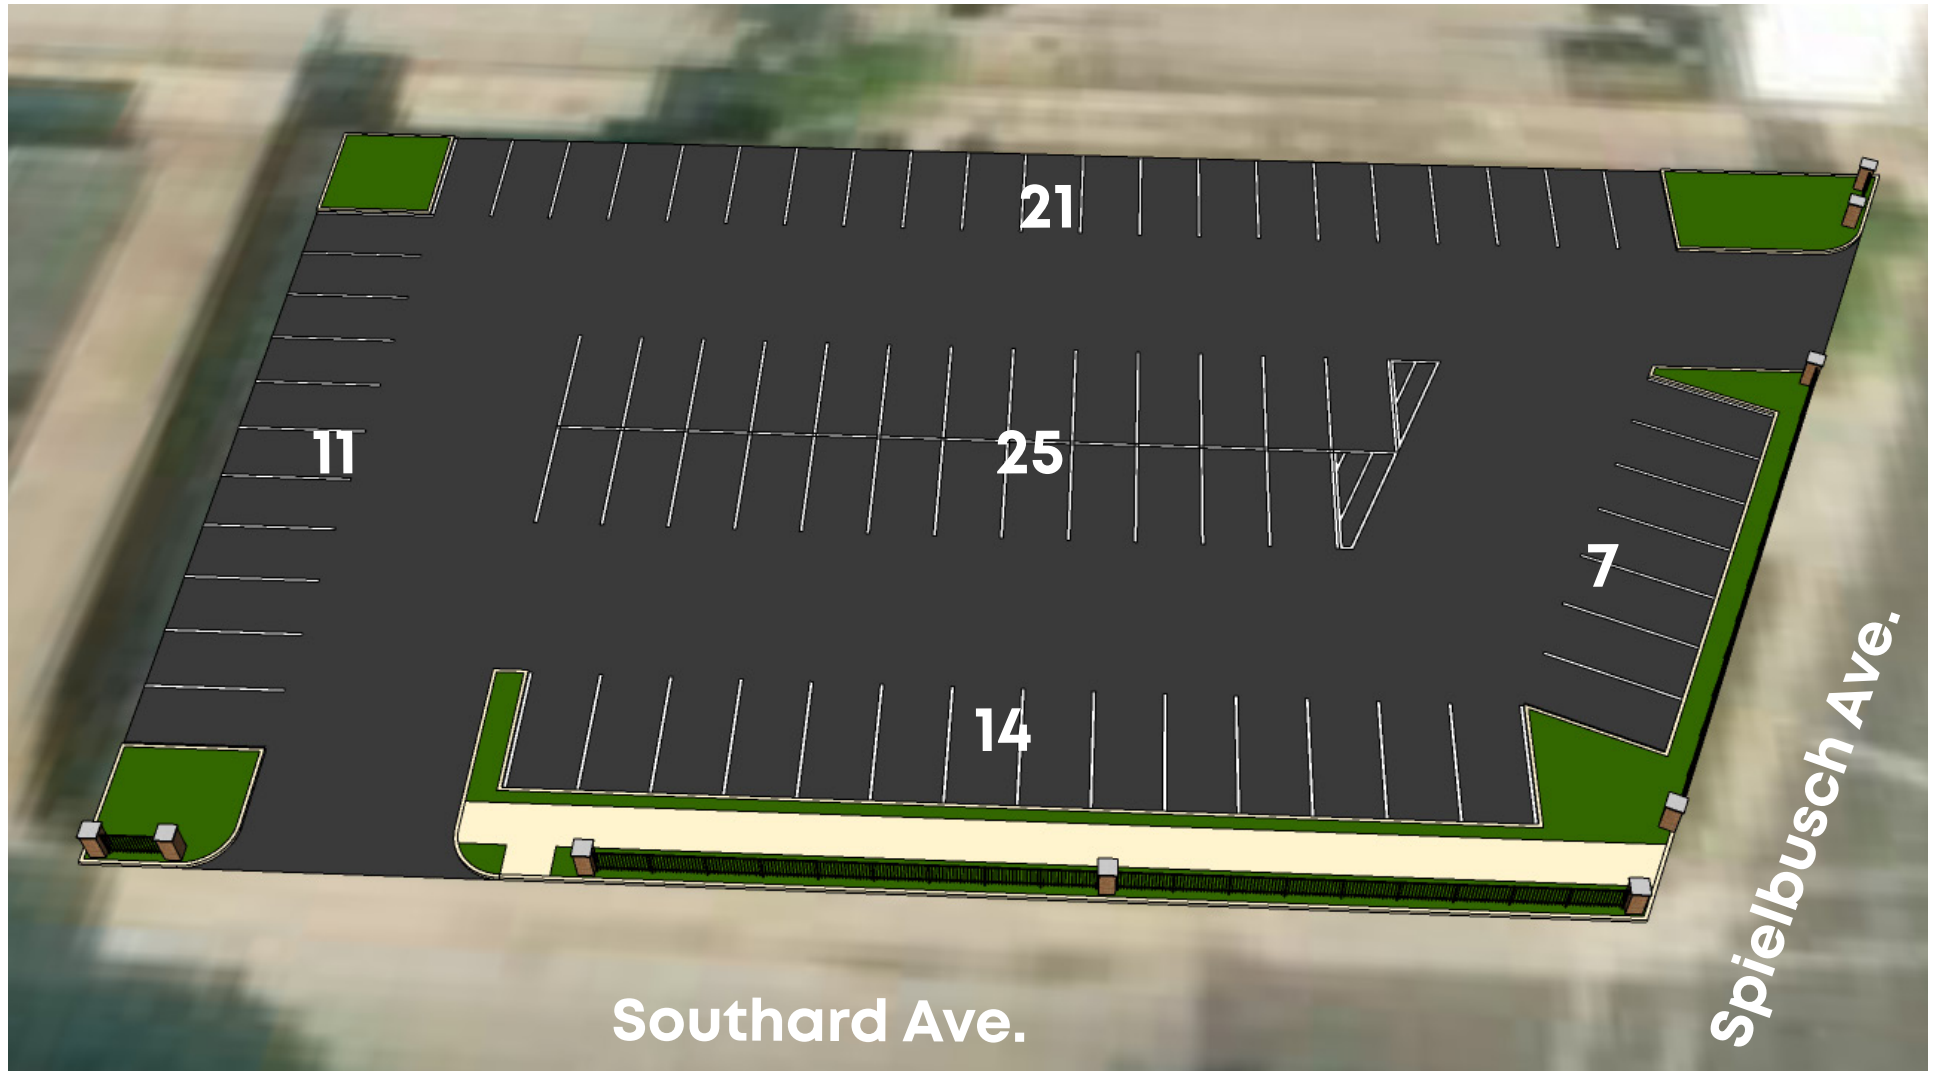

1913 Spielbusch Ave Parking Lot Preliminary Layout

Prepared by the Toledo-Lucas County Plan Commissions
Fall, 2021

Yields 78 parking spaces
Decorative fencing included