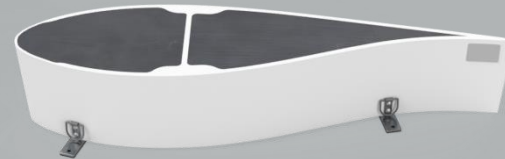

Product Makeup

Finishes

brilliant white

Designed with history in mind, the Brilliant White color pays homage to the original finish of the turbine blade.

cracked pepper

Born at the intersection of art and function, this sleek Cracked Pepper gray stands out in the modern world.