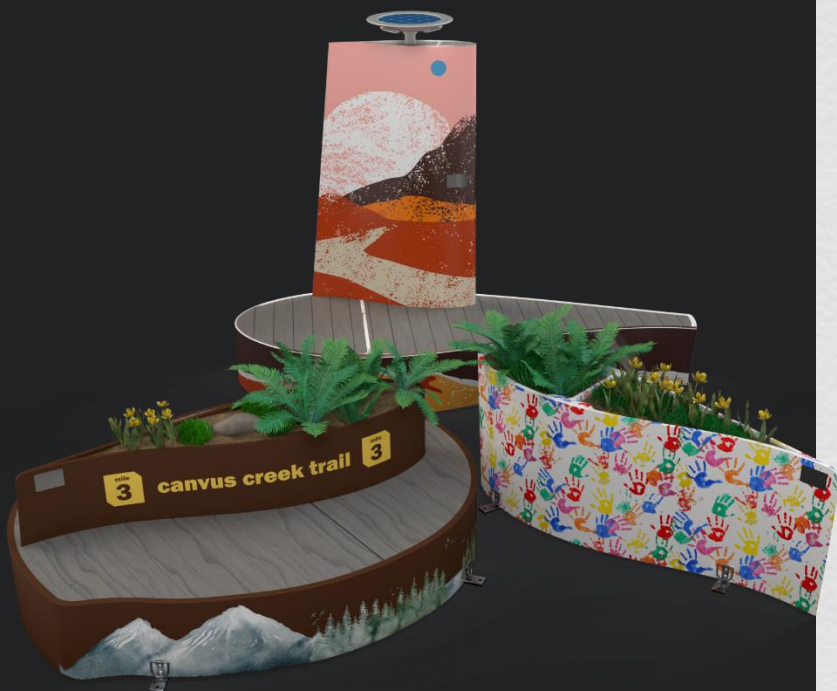

PAR (Primed + Ready)

Primed and Ready is a special coating we apply to the products allowing them to be painted. Engage with your local artists, students, and citizens to use our products as a canvas.