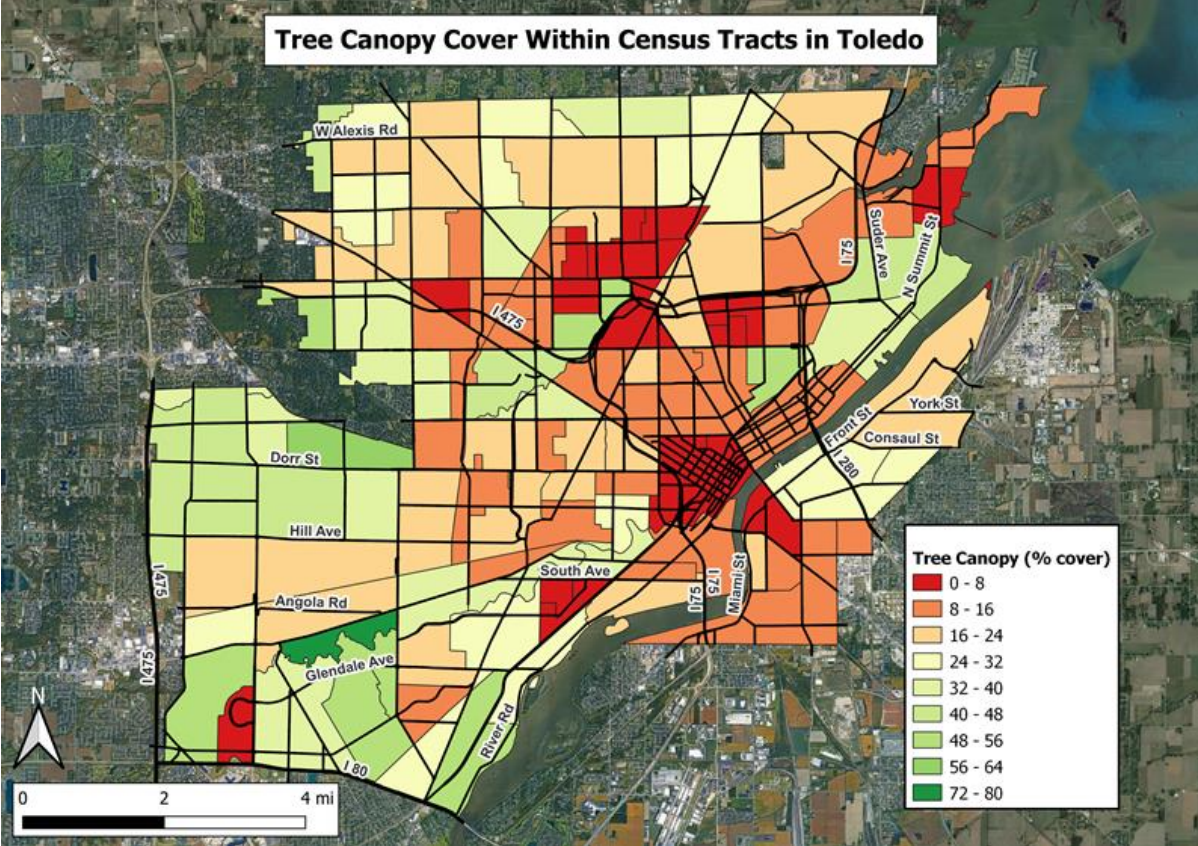

Heat Map vs. Tree Canopy

Planting by Area

Tract Name	Canopy Cover	Mean Land Surface Temperature F
Census Tract 27	3.00%	120.17
Census Tract 28	1.70%	119.85
Census Tract 34	3.70%	119.66
Census Tract 37	9.50%	119.11
Census Tract 29	8.80%	118.97
Census Tract 23	8.90%	118.92
Census Tract 48	4.70%	118.32
Census Tract 44	3.60%	118.11
Census Tract 10	5.90%	118.53