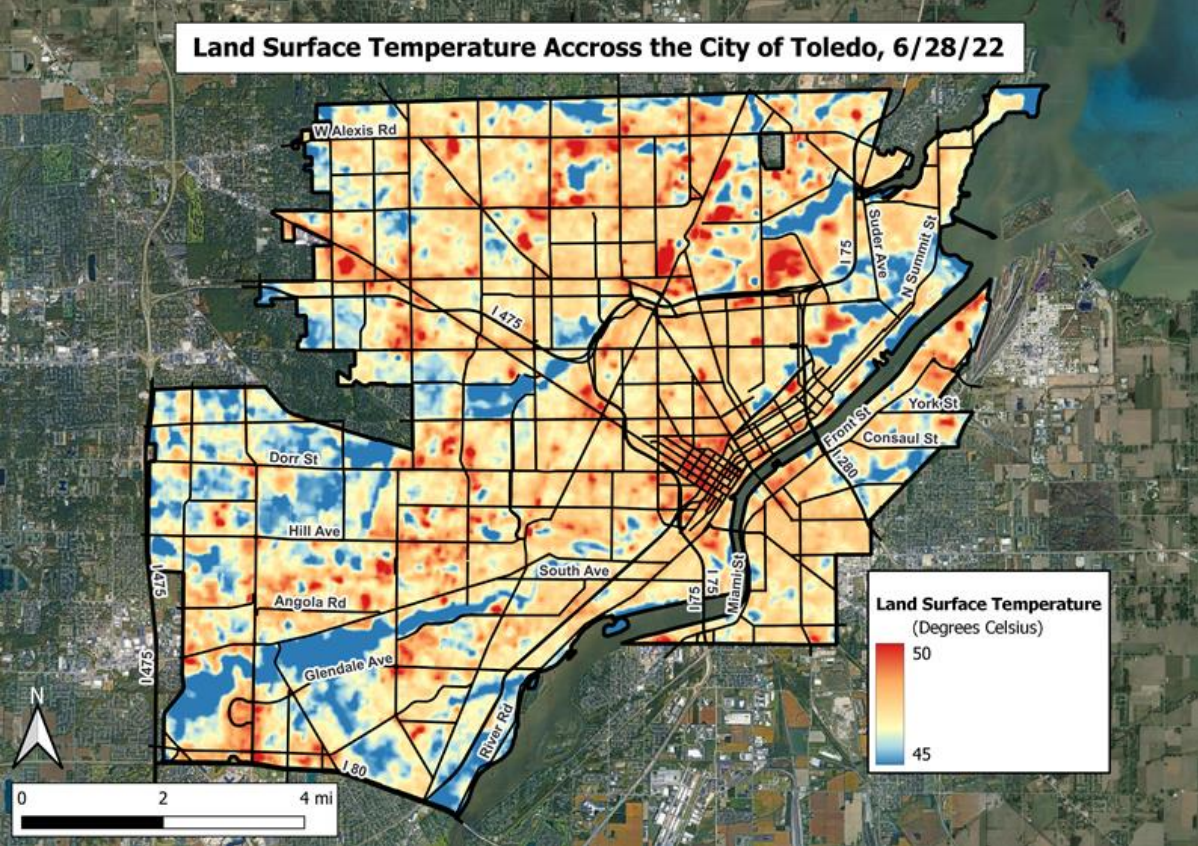

Heat Map vs. Tree Canopy

Planting by Area

Tract Name	Canopy Cover	Mean Land Surface Temperature F
Census Tract 27	3.00%	120.17
Census Tract 28	1.70%	119.85
Census Tract 34	3.70%	119.66
Census Tract 37	9.50%	119.11
Census Tract 29	8.80%	118.97
Census Tract 23	8.90%	118.92
Census Tract 48	4.70%	118.32
Census Tract 44	3.60%	118.11
Census Tract 10	5.90%	118.53