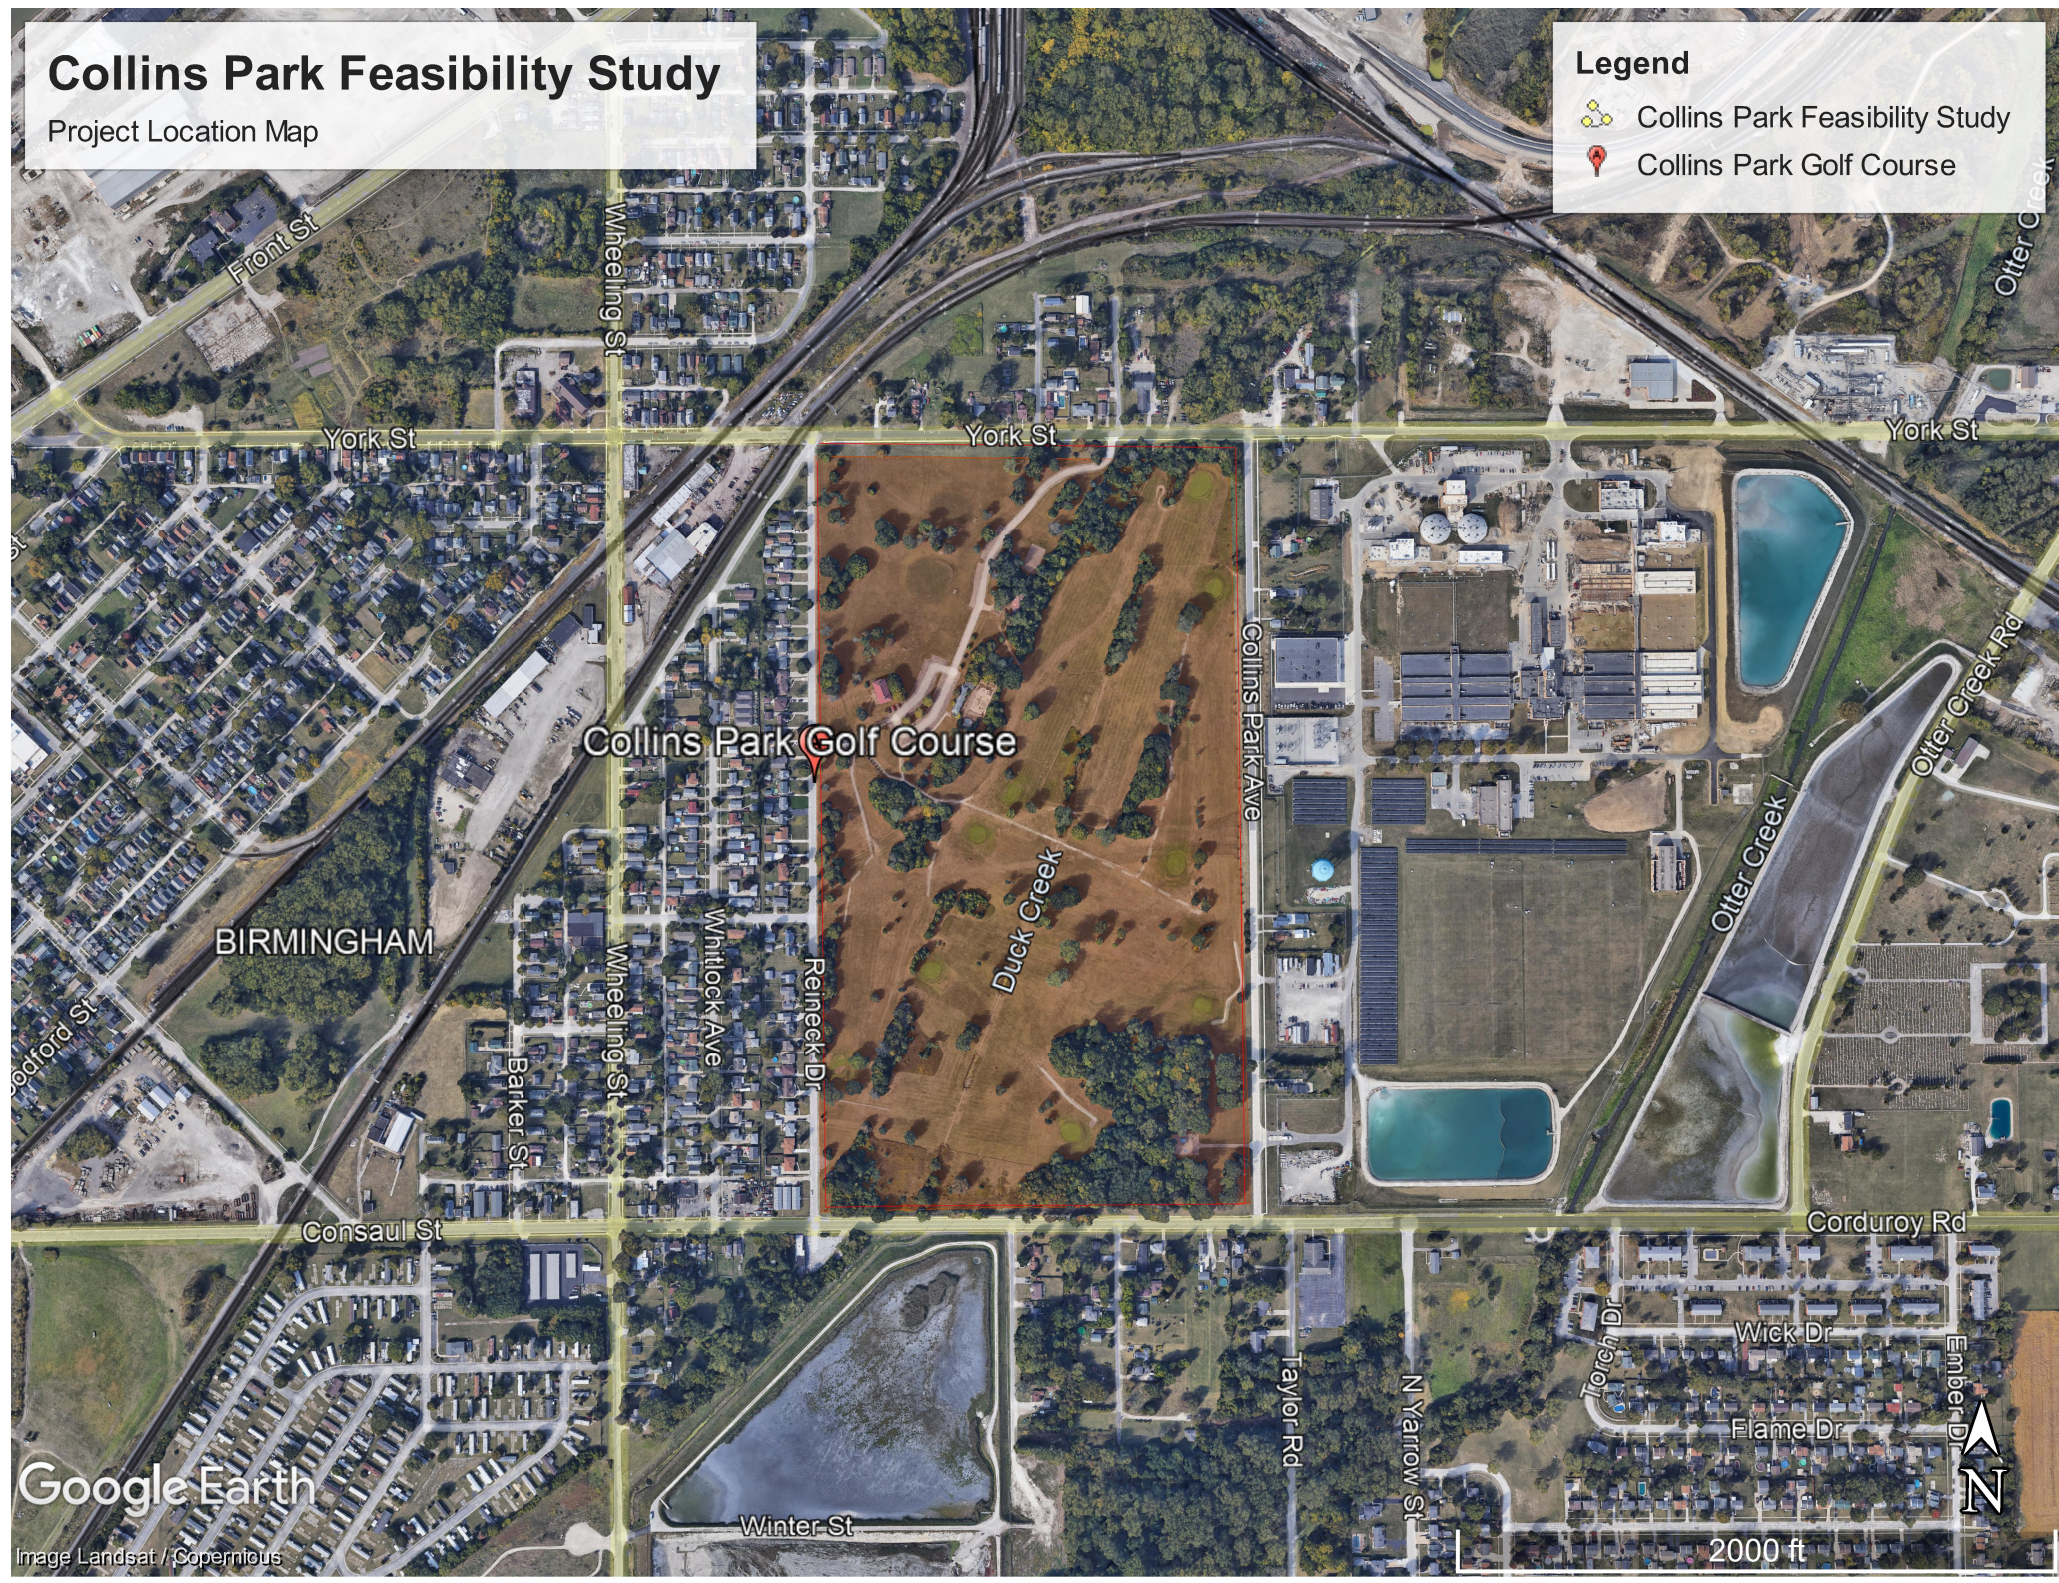

Collins Park Feasibility Study

Project Location Map

Legend

-  Collins Park Feasibility Study
-  Collins Park Golf Course

Google Earth

Image Landsat / Copernicus

2000 ft