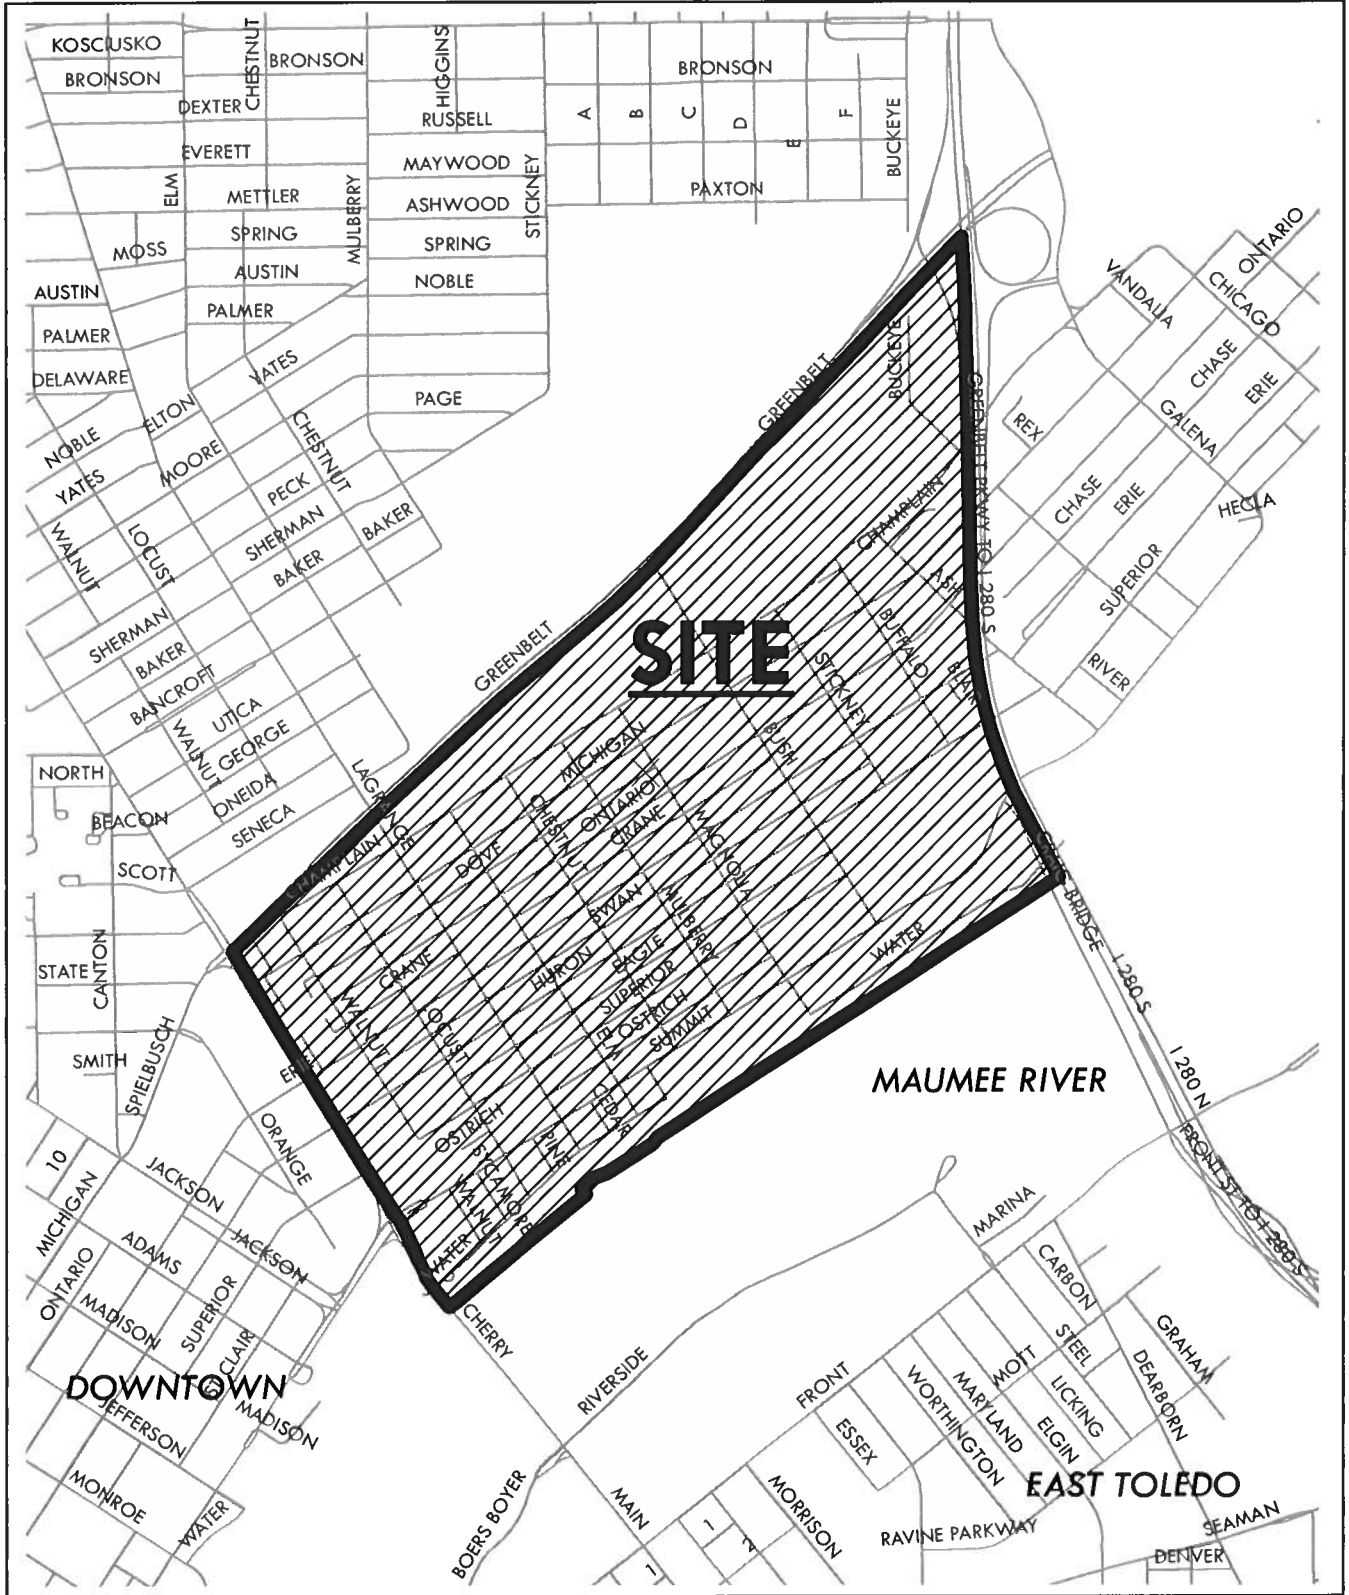

GENERAL LOCATION

M-14-19
ID 4