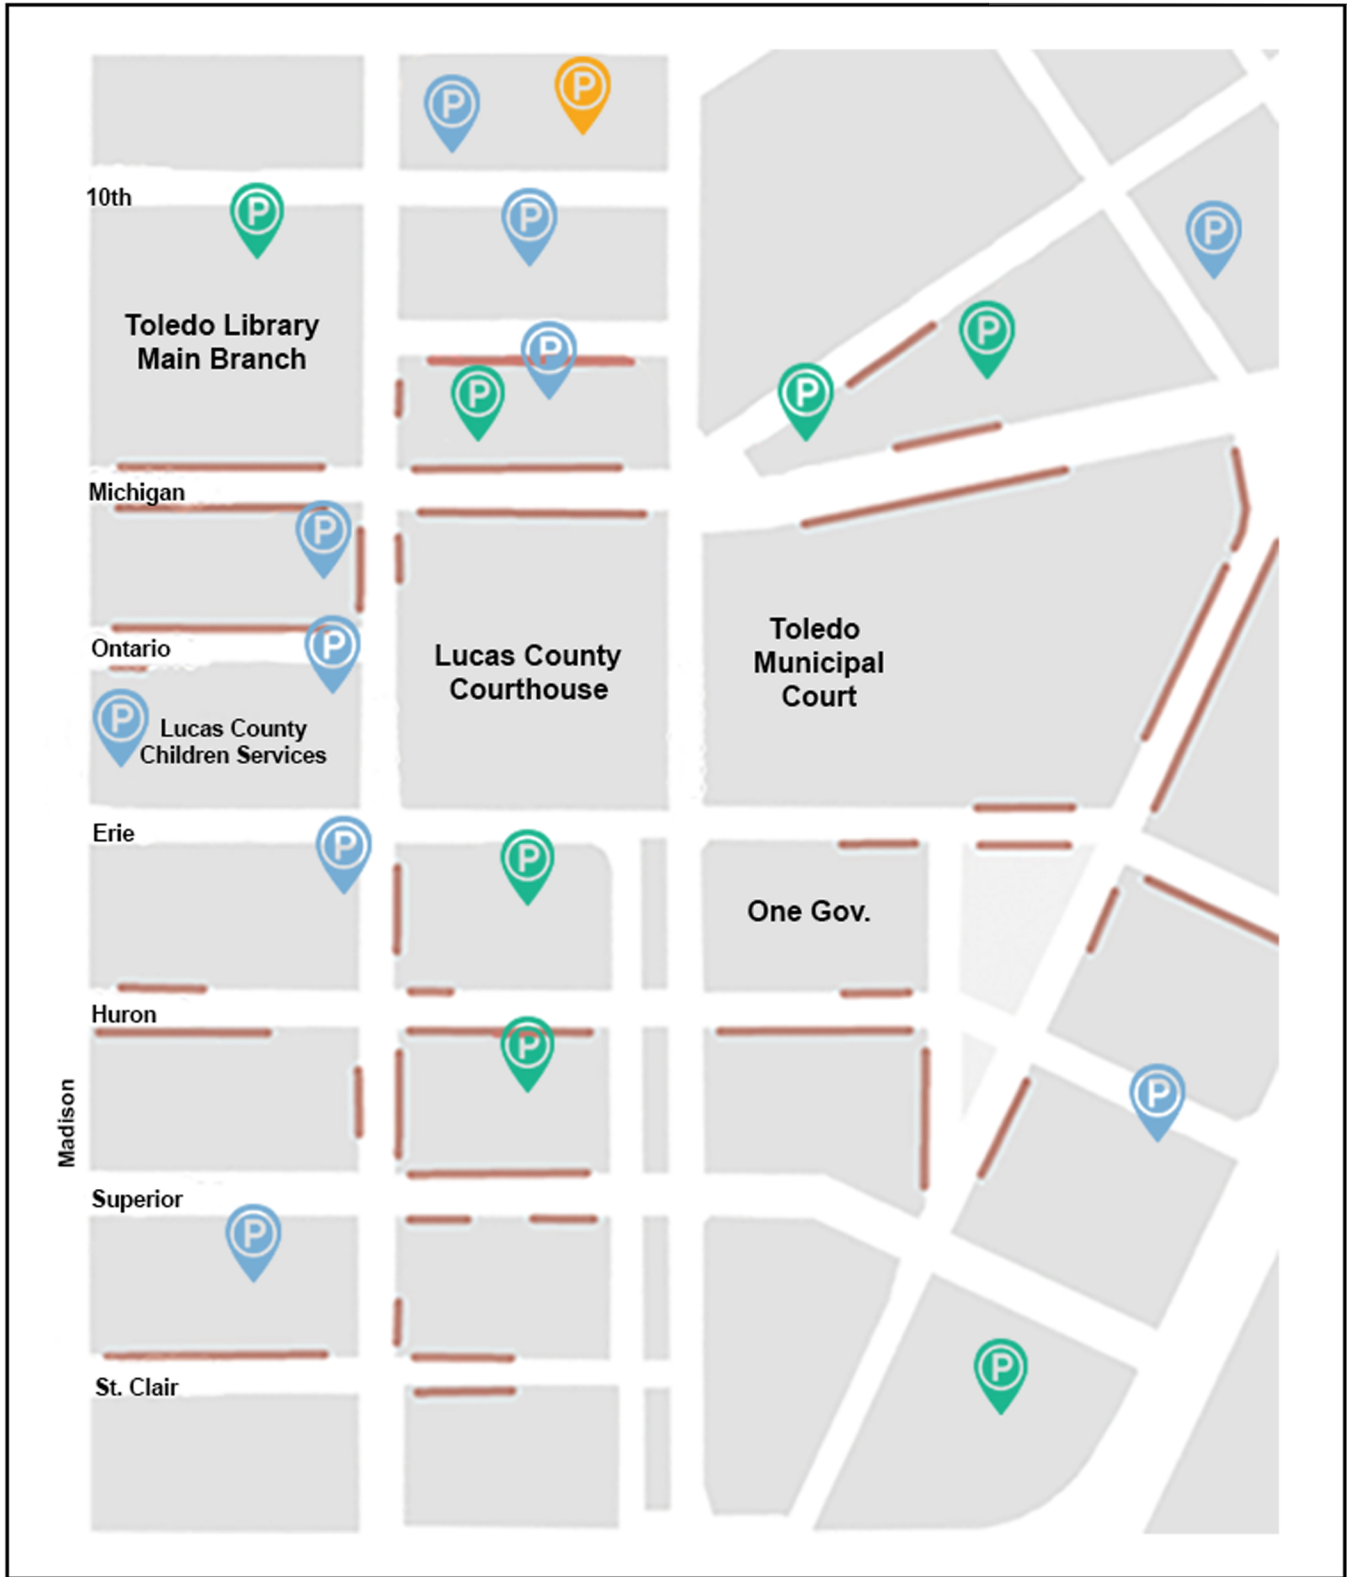

Parking Availability: Government Area

Parking Spaces

-  On Street: 195
-  Public Lots or Garages: 4300

Daytime Parking Rates

-  \$1-\$2
-  \$3-\$4.50
-  \$5-\$6